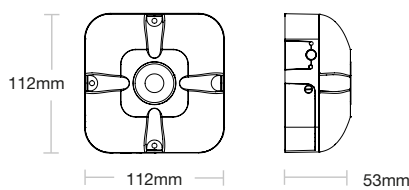

DorMag Pro unit

| | |
|--------|-------|
| Length | 112mm |
| Width | 112mm |
| Depth | 53mm |

Door Keeper

| | |
|--------|--------|
| Length | 61mm |
| Width | 61mm |
| Depth | 42.5mm |

Specification Overview

| | |
|--|---|
| Power | 4.5V Li/FES2 battery pack |
| Colour | Black with silver band |
| Warranty | 2 years |
| Casing | ABS / ABS+PC plastic |
| Installation position (DorMag Pro) | On the wall adjacent to the door, with the DorMag Pro magnet fully centered with the keeper plate |
| Installation position (Door Keeper) | Anywhere on the back of the door (minimum of 650mm from hinge) |
| Maximum door to wall depth (when door is fully opened, adjacent to the wall) | 95mm (keeper chain or floor bracket required for greater distances) |
| Maximum door to wall angle (when door is fully opened adjacent to the wall) | 25° |
| Maximum door size | Power size 5 (max of 100kg and 1250mm width) |
| Activation | Radio signal (433-434 MHz) |
| Weight | 0.52kg |
| Radio range | Typical internal range 30-40m |
| Audible warning | Yes |
| Fire rating | DorMag has been tested to EN1634-1 on FD30 doorsets, exposed and unexposed faces |
| Compliant to | EN1155:1997+A1:2002, EN1634-1:2008, EMC Directive, Radio Equipment Directive, UN 38.3 Lithium certification, CE Marked, UKCA Marked |
| Classification | Critical (Category A) installations under BS 7273-4:2015+A1:2021 |
| Part number | 448-1259 DorMag Pro |