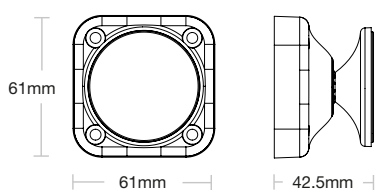

DorMag Pro unit

| | |
|--------|-------|
| Length | 112mm |
| Width | 112mm |
| Depth | 53mm |

Door Keeper

| | |
|--------|--------|
| Length | 61mm |
| Width | 61mm |
| Depth | 42.5mm |

Specification Overview

| | |
|--|---|
| Power | 4.5V Li/FES2 battery pack |
| Colour | Black with silver band |
| Warranty | 2 years |
| Casing | ABS / ABS+PC plastic |
| Installation position (DorMag Pro) | On the wall adjacent to the door, with the DorMag Pro magnet fully centered with the keeper plate |
| Installation position (Door Keeper) | Anywhere on the back of the door (minimum of 650mm from hinge) |
| Maximum door to wall depth (when door is fully opened, adjacent to the wall) | 95mm (keeper chain or floor bracket required for greater distances) |
| Maximum door to wall angle (when door is fully opened adjacent to the wall) | 25° |
| Maximum door size | Power size 5 (max of 100kg and 1250mm width) |
| Activation | Radio signal (433-434 MHz) |
| Weight | 0.52kg |
| Radio range | Typical internal range 30-40m |
| Audible warning | Yes |
| Fire rating | DorMag has been tested to EN1634-1 on FD30 doorsets, exposed and unexposed faces |
| Compliant to | EN1155:1997+A1:2002, EN1634-1:2008, EMC Directive, Radio Equipment Directive, UN 38.3 Lithium certification, CE Marked, UKCA Marked |
| Classification | Critical (Category A) installations under BS 7273-4:2015+A1:2021 |
| Part number | 448-1259 DorMag Pro |